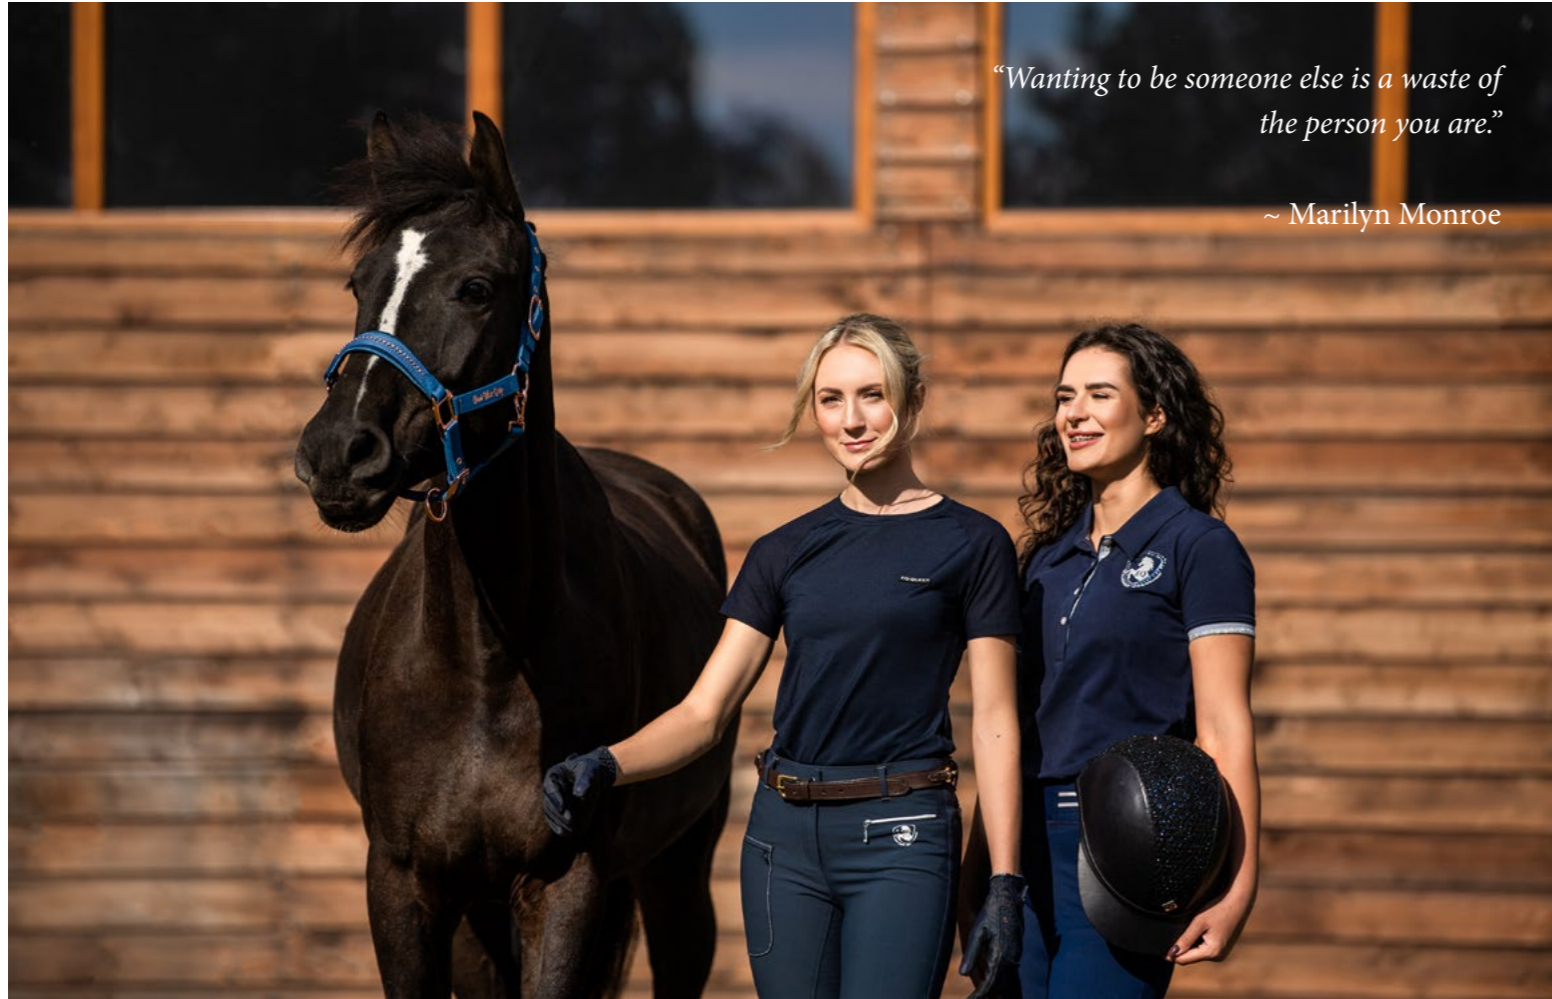

This time I want to present you my latest Collection for the Spring/Summer season.

You will find Equestrian & Fashion outfits there.

I love to show the world that I'm an #equinegirl!

What's the most important – the mission statement – GOOD VIBES ONLY!

As Equestrians we know perfectly well how much our mood affects our horses' emotions!

That's why, remember – what you think – you become!

The Universe will do everything to turn your thoughts into reality!

*~ Charlotte Brontë, Jane Eyre*

*„I am like sunshine on a cloudy day!”*

*„You need no filters.”*

Shirt EQ.QUEEN Lucy 23SS  
10410531

navy

FASHIONABLE

FITTED WAIST

BREATHABLE

STRETCHABLE

„Strong women never give up. We might need a coffee, a cry, or even a day in bed but we always come back stronger.“

orient blue

dark shadow

Polo shirt EQ.QUEEN Addison 23SS  
10410511

FASHIONABLE