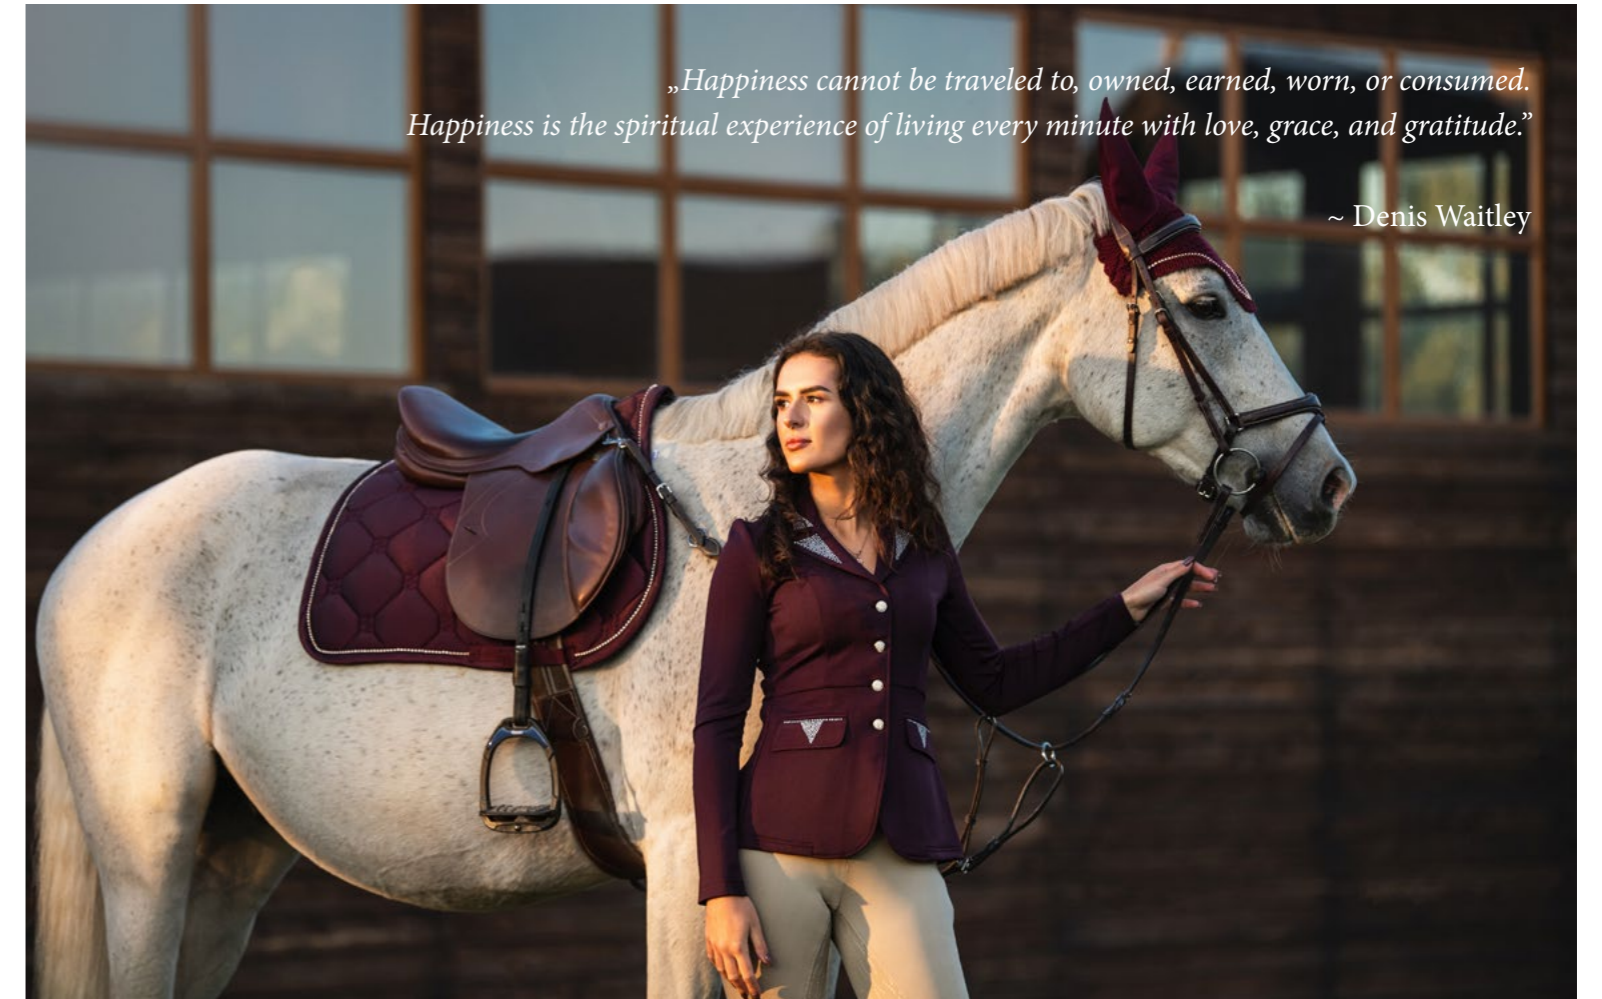

QUICK DRYING

Competition jacket EQ.QUEEN Ava 23SS  
10920111

-  BREATHABLE
-  STRECHABLE
-  LIGHT WEIGHT
-  WATER REPELLENT
-  QUICK DRYING

navy

fig

FASHIONABLE

LIGHT WEIGHT

BREATHABLE