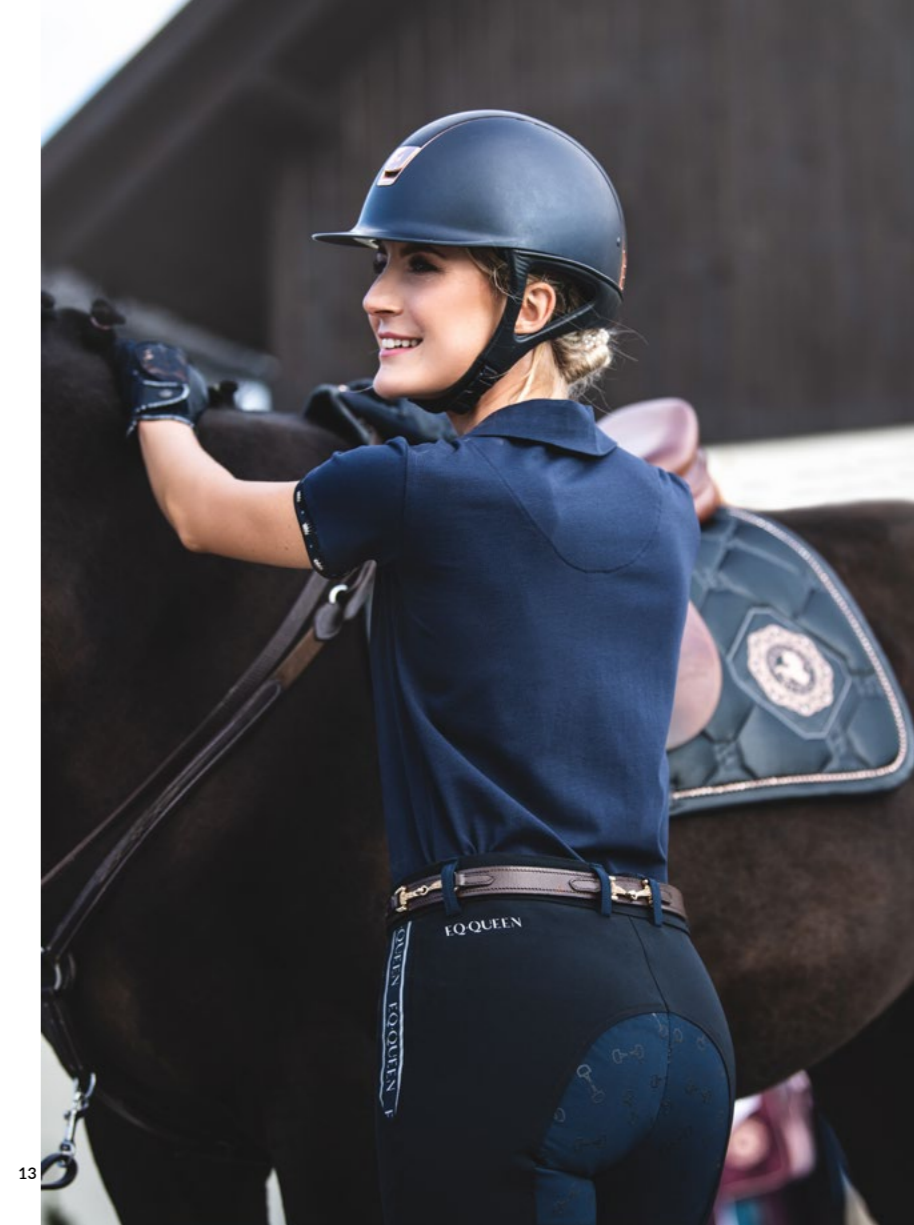

navy

-  BREATHABLE
-  STRECHABLE
-  LIGHT WEIGHT
-  WATER REPELLENT
-  QUICK DRYING

Breeches EQ.QUEEN Barking 23SS  
11310791

black/navy

-  FASHIONABLE
-  BREATHABLE
-  STRECHABLE
-  LIGHT WEIGHT

steel grey