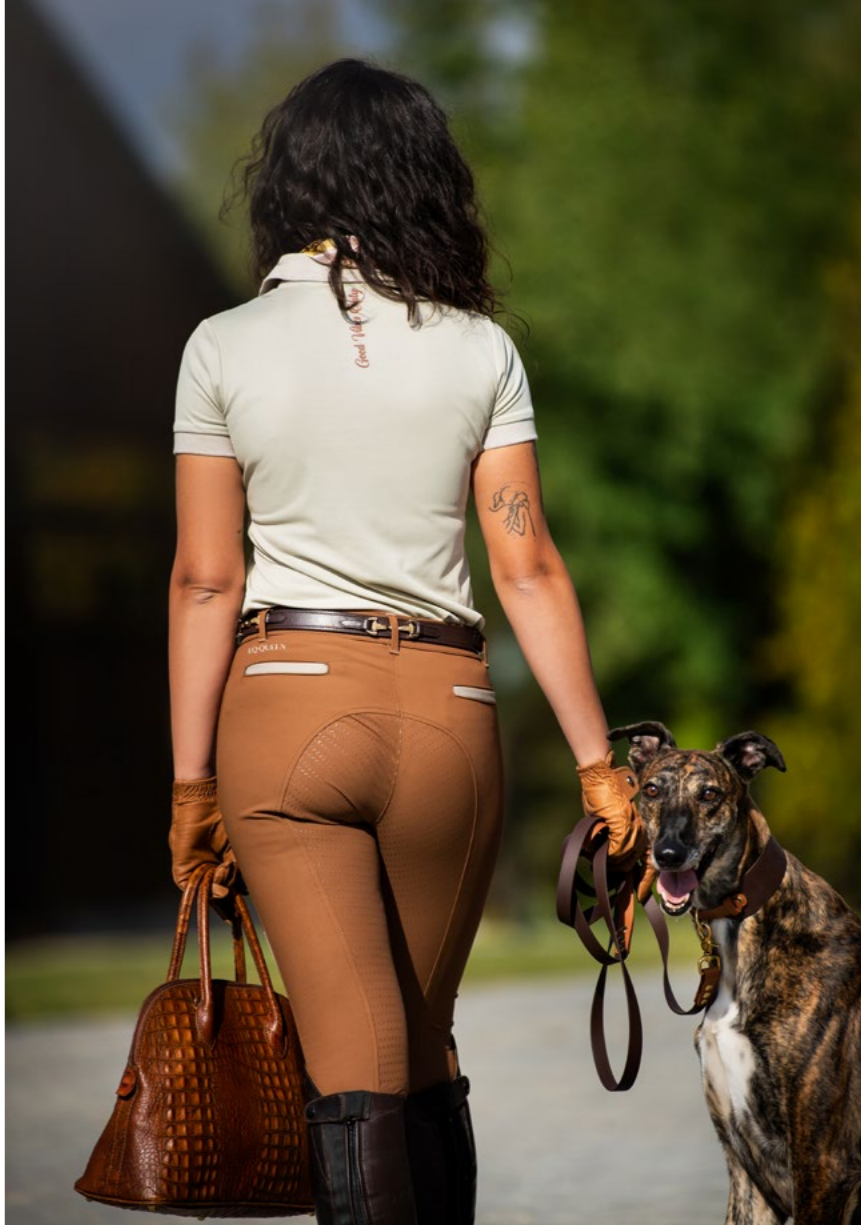

-  FASHIONABLE
-  LIGHT WEIGHT
-  BREATHABLE
-  STRECHABLE

Breeches EQ.QUEEN Dagenham 23SS  
11310801

-  FASHIONABLE
-  BREATHABLE
-  4 WAY STRETCH
-  WATER REPELLENT
-  MOISTURE MANAGEMENT

Leggins EQ.QUEEN Basildon 23SS  
11310781